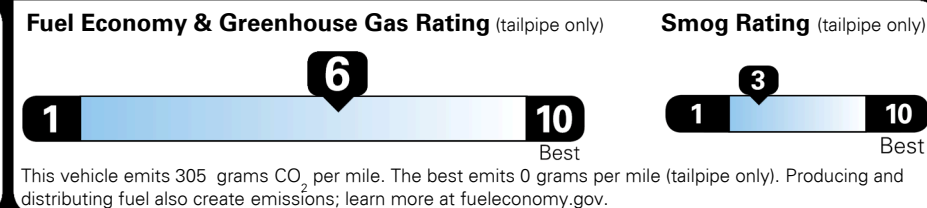

Manufacturer's Suggested Retail Price: $23,700.00

ADDED FEATURES:
*Carpeted Floor Mats $135.00
*Rear Bumper Appliqué $70.00

Inland Freight & Handling : $920.00
Total Price : $24,825.00

EPA DOT Fuel Economy and Environment

Gasoline Vehicle

Fuel Economy

29 MPG
combined city/hwy

26 MPG
city

33 MPG
highway

3.4 gallons per 100 miles

Midsized Cars range from 12 to 136 MPG. The best vehicle rates 136 MPGe.

You save $500
in fuel costs over 5 years compared to the average new vehicle.

Annual fuel cost
$1,300

Actual results will vary for many reasons, including driving conditions and how you drive and maintain your vehicle. The average new vehicle gets 27 MPG and costs $7,000 to fuel over 5 years. Cost estimates are based on 15,000 miles per year at $ 2.55 per gallon. MPGe is miles per gasoline gallon equivalent. Vehicle emissions are a significant cause of climate change and smog.

fuel economy.gov
Calculate personalized estimates and compare vehicles

Manufacturer's suggested retail price includes manufacturer's recommended pre-delivery service. Gasoline license and title fees state and local taxes and dealer installed options and accessories are not included in the manufacturer's suggested retail price. This label has been affixed to this vehicle by Hyundai Motor America, pursuant to the requirements of 15 U.S.C. 1231 et seq. which prohibits its removal or alteration prior to delivery to the ultimate purchaser.

PARTS CONTENT INFORMATION FOR VEHICLE IN THIS CARLINE:
U.S./CANADIAN PARTS CONTENT: 1 %
MAJOR SOURCES OF FOREIGN PARTS CONTENT: KOREA: 89 %
JAPAN: 1 %

Note: Parts content does not include final assembly, distribution, or other non-parts costs.

FOR THIS VEHICLE:
FINAL ASSEMBLY POINT: ULSAN, KOREA
COUNTRY OF ORIGIN:
ENGINE: KOREA
TRANSMISSION: KOREA

25 A 0549HGRAND